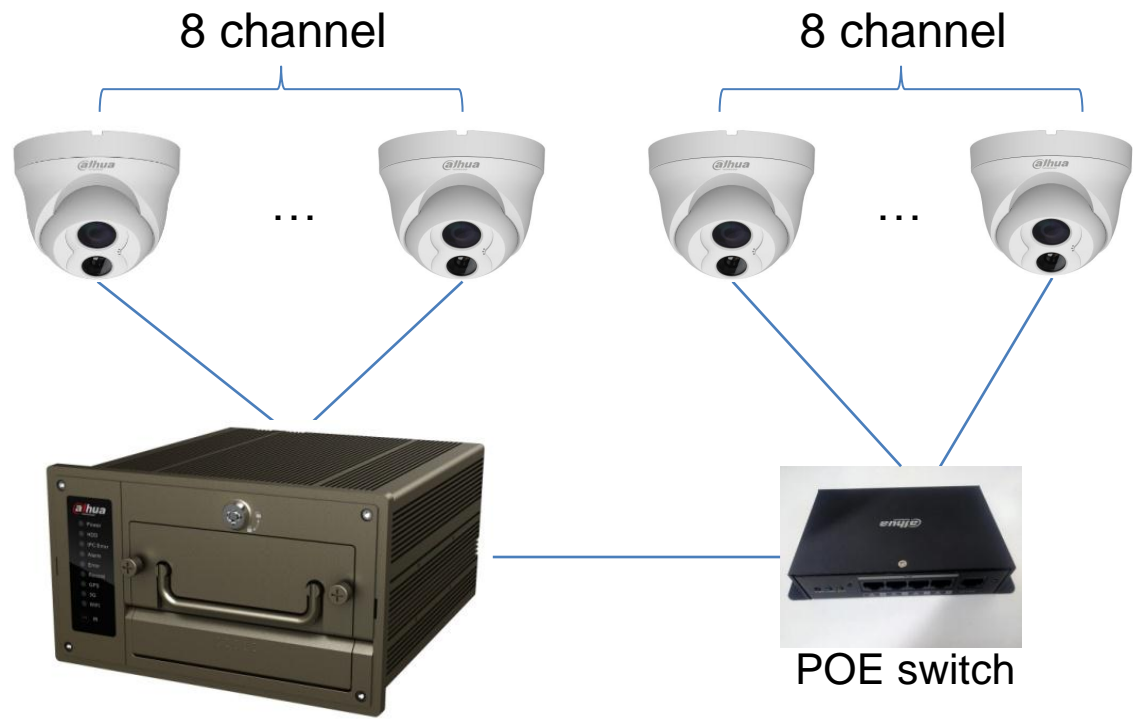

8ch POE MOBILE NVR

NVR0804MF-(GCW)

Name Rule

New

Model	Case	Recording	Storage	3G/GPS/WIFI	UPS	Alarm
DVR0404ME-SC	1DIN	4ch@960H	1 SD(128G)	Support	---	7/2
DVR0404ME-UE	1DIN	1ch@960H+3ch@CIF	1 HDD(2T)	Support	Built-in	7/2
DVR0404MF-H DVR0804MF-H	2DIN	4ch@960H 8ch@960H	2 HDD(4T)	Support	---	7/2
DVR0404ME-HE(2.0) DVR0804ME-HE	1DIN	4ch@960H 8ch@D1	1 HDD(2T)	Support	Built-in	7/2
MCVR5104	1DIN	2ch@1080P+2ch@720P	1 HDD(2T)	Support	Built-in	7/2
NVR0404MF(3.0) NVR0804MF	2DIN	4ch@1080P 8ch@1080P	2 HDD(4T)	Support	Built-in	8/3

SN	Function
1~10	LED indicator
11	Lock button
12	RJ45 port
13	USB 3.0
14	eSATA port

SN	Function
1	GPS antenna
2	WIFI antenna
3	3G/4G antenna
4	CAN port
5	A/V Output
6	Connect to external HDD (Up to 4TB)
7	Video input
8	Video input
9	Alarm input/output
10	RS232
11	Extend port
12	Audio input/output
13	HDMI port
14	VGA port
15	Power input

External storage box

2 SATA ports, max support 4TB

Extend Video Input

Max support 16ch @1080P input

4G FDD LTE NETWORK

BAND1/B2/B3/B5/B7/B8/B20

Upload 50Mbps

Download 100Mbps

Support 1080P realtime upload

Voice broadcast

Auto Register

IP of MNVR is dynamic

Video monitor

GPS location

Receive pictures and alarms

Access Protocol: RS232/RS485/CAN