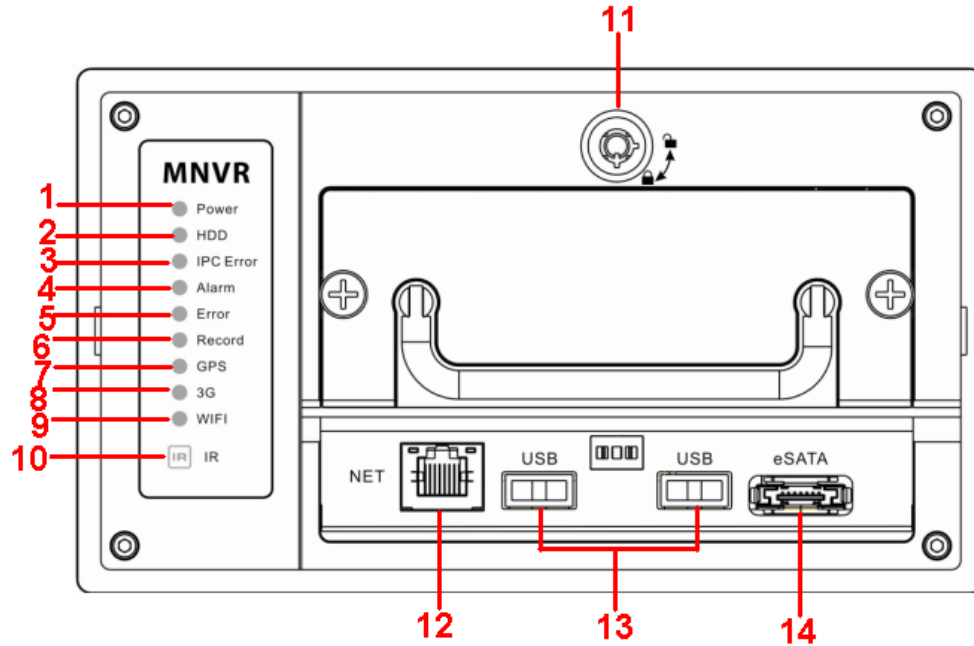

8ch POE MOBILE NVR

NVR0804MF-(GCW)

Name Rule

New

Model	Case	Recording	Storage	3G/GPS/WIFI	UPS	Alarm
DVR0404ME-SC	1DIN	4ch@960H	1 SD(128G)	Support	---	7/2
DVR0404ME-UE	1DIN	1ch@960H+3ch@CIF	1 HDD(2T)	Support	Built-in	7/2
DVR0404MF-H DVR0804MF-H	2DIN	4ch@960H 8ch@960H	2 HDD(4T)	Support	---	7/2
DVR0404ME-HE(2.0) DVR0804ME-HE	1DIN	4ch@960H 8ch@D1	1 HDD(2T)	Support	Built-in	7/2
MCVR5104	1DIN	2ch@1080P+2ch@720P	1 HDD(2T)	Support	Built-in	7/2
NVR0404MF(3.0) NVR0804MF	2DIN	4ch@1080P 8ch@1080P	2 HDD(4T)	Support	Built-in	8/3

SN	Function
1~10	LED indicator
11	Lock button
12	RJ45 port
13	USB 3.0
14	eSATA port

SN	Function
1	GPS antenna
2	WIFI antenna
3	3G/4G antenna
4	CAN port
5	A/V Output
6	Connect to external HDD (Up to 4TB)
7	Video input
8	Video input
9	Alarm input/output
10	RS232
11	Extend port
12	Audio input/output
13	HDMI port
14	VGA port
15	Power input

External storage box

2 SATA ports, max support 4TB

Extend Video Input

Max support 16ch @1080P input

4G FDD LTE NETWORK

BAND1/B2/B3/B5/B7/B8/B20

Upload 50Mbps

Download 100Mbps

Support 1080P realtime upload

Voice broadcast

Auto Register

IP of MNVR is dynamic

Video monitor

GPS location

Receive pictures and alarms

Access Protocol: RS232/RS485/CAN