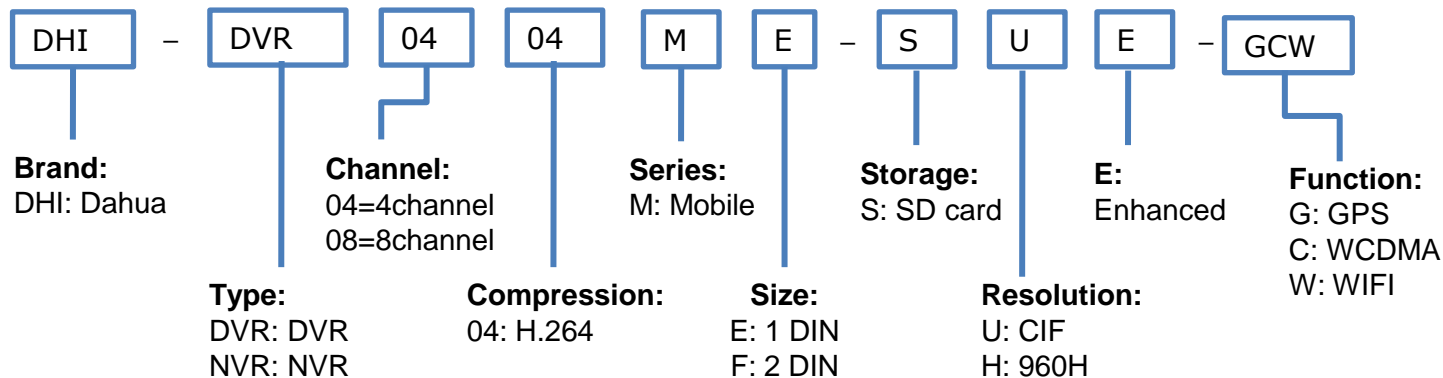

8ch POE MOBILE NVR

NVR0804MF-(GCW)

Name Rule

New

Model	Case	Recording	Storage	3G/GPS/WIFI	UPS	Alarm
DVR0404ME-SC	1DIN	4ch@960H	1 SD(128G)	Support	---	7/2
DVR0404ME-UE	1DIN	1ch@960H+3ch@CIF	1 HDD(2T)	Support	Built-in	7/2
DVR0404MF-H DVR0804MF-H	2DIN	4ch@960H 8ch@960H	2 HDD(4T)	Support	---	7/2
DVR0404ME-HE(2.0) DVR0804ME-HE	1DIN	4ch@960H 8ch@D1	1 HDD(2T)	Support	Built-in	7/2
MCVR5104	1DIN	2ch@1080P+2ch@720P	1 HDD(2T)	Support	Built-in	7/2
NVR0404MF(3.0) NVR0804MF	2DIN	4ch@1080P 8ch@1080P	2 HDD(4T)	Support	Built-in	8/3

SN	Function
1~10	LED indicator
11	Lock button
12	RJ45 port
13	USB 3.0
14	eSATA port

SN	Function
1	GPS antenna
2	WIFI antenna
3	3G/4G antenna
4	CAN port
5	A/V Output
6	Connect to external HDD (Up to 4TB)
7	Video input
8	Video input
9	Alarm input/output
10	RS232
11	Extend port
12	Audio input/output
13	HDMI port
14	VGA port
15	Power input

External storage box

2 SATA ports, max support 4TB

Extend Video Input

Max support 16ch @1080P input

4G FDD LTE NETWORK

BAND1/B2/B3/B5/B7/B8/B20

Upload 50Mbps

Download 100Mbps

Support 1080P realtime upload

Voice broadcast

Auto Register

IP of MNVR is dynamic

Video monitor

GPS location

Receive pictures and alarms

Access Protocol: RS232/RS485/CAN