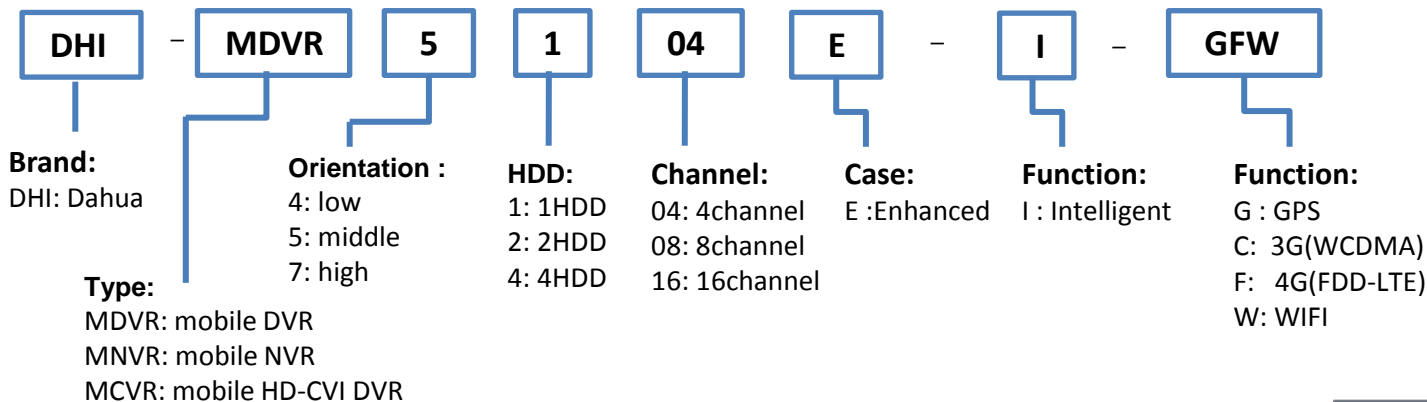

8ch POE MOBILE NVR

NVR0804MF-(GCW)

Name Rule

New

Model	Case	Recording	Storage	3G/GPS/WIFI	UPS	Alarm
DVR0404ME-SC	1DIN	4ch@960H	1 SD(128G)	Support	---	7/2
DVR0404ME-UE	1DIN	1ch@960H+3ch@CIF	1 HDD(2T)	Support	Built-in	7/2
DVR0404MF-H DVR0804MF-H	2DIN	4ch@960H 8ch@960H	2 HDD(4T)	Support	---	7/2
DVR0404ME-HE(2.0) DVR0804ME-HE	1DIN	4ch@960H 8ch@D1	1 HDD(2T)	Support	Built-in	7/2
MCVR5104	1DIN	2ch@1080P+2ch@720P	1 HDD(2T)	Support	Built-in	7/2
NVR0404MF(3.0) NVR0804MF	2DIN	4ch@1080P 8ch@1080P	2 HDD(4T)	Support	Built-in	8/3

SN	Function
1~10	LED indicator
11	Lock button
12	RJ45 port
13	USB 3.0
14	eSATA port

SN	Function
1	GPS antenna
2	WIFI antenna
3	3G/4G antenna
4	CAN port
5	A/V Output
6	Connect to external HDD (Up to 4TB)
7	Video input
8	Video input
9	Alarm input/output
10	RS232
11	Extend port
12	Audio input/output
13	HDMI port
14	VGA port
15	Power input

External storage box

2 SATA ports, max support 4TB

Extend Video Input

Max support 16ch @1080P input

4G FDD LTE NETWORK

BAND1/B2/B3/B5/B7/B8/B20

Upload 50Mbps

Download 100Mbps

Support 1080P realtime upload

Voice broadcast

Auto Register

IP of MNVR is dynamic

Video monitor

GPS location

Receive pictures and alarms

Access Protocol: RS232/RS485/CAN