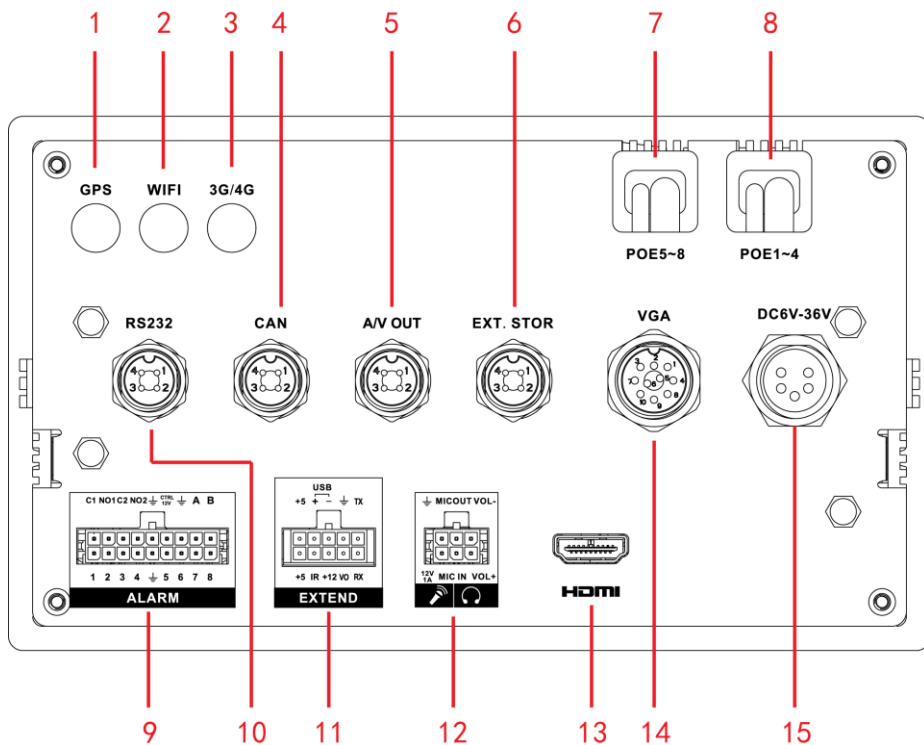

8ch POE MOBILE NVR

NVR0804MF-(GCW)

Name Rule

New

Model	Case	Recording	Storage	3G/GPS/WIFI	UPS	Alarm
DVR0404ME-SC	1DIN	4ch@960H	1 SD(128G)	Support	---	7/2
DVR0404ME-UE	1DIN	1ch@960H+3ch@CIF	1 HDD(2T)	Support	Built-in	7/2
DVR0404MF-H DVR0804MF-H	2DIN	4ch@960H 8ch@960H	2 HDD(4T)	Support	---	7/2
DVR0404ME-HE(2.0) DVR0804ME-HE	1DIN	4ch@960H 8ch@D1	1 HDD(2T)	Support	Built-in	7/2
MCVR5104	1DIN	2ch@1080P+2ch@720P	1 HDD(2T)	Support	Built-in	7/2
NVR0404MF(3.0) NVR0804MF	2DIN	4ch@1080P 8ch@1080P	2 HDD(4T)	Support	Built-in	8/3

SN	Function
1~10	LED indicator
11	Lock button
12	RJ45 port
13	USB 3.0
14	eSATA port

SN	Function
1	GPS antenna
2	WIFI antenna
3	3G/4G antenna
4	CAN port
5	A/V Output
6	Connect to external HDD (Up to 4TB)
7	Video input
8	Video input
9	Alarm input/output
10	RS232
11	Extend port
12	Audio input/output
13	HDMI port
14	VGA port
15	Power input

External storage box

2 SATA ports, max support 4TB

Extend Video Input

Max support 16ch @1080P input

4G FDD LTE NETWORK

BAND1/B2/B3/B5/B7/B8/B20

Upload 50Mbps

Download 100Mbps

LED indicators

Card reader

Mobile PTZ

Oil information

DH-IPC-HDB4x00C-M

- Max 20fps@3M(2048 × 1536), 25/30fps@1080P
- Day/Night(Electronic), 3DNR, AWB,AGC,BLC
- Micro SD memory, IP66, IK10, PoE

DH-IPC-HDW4x00C